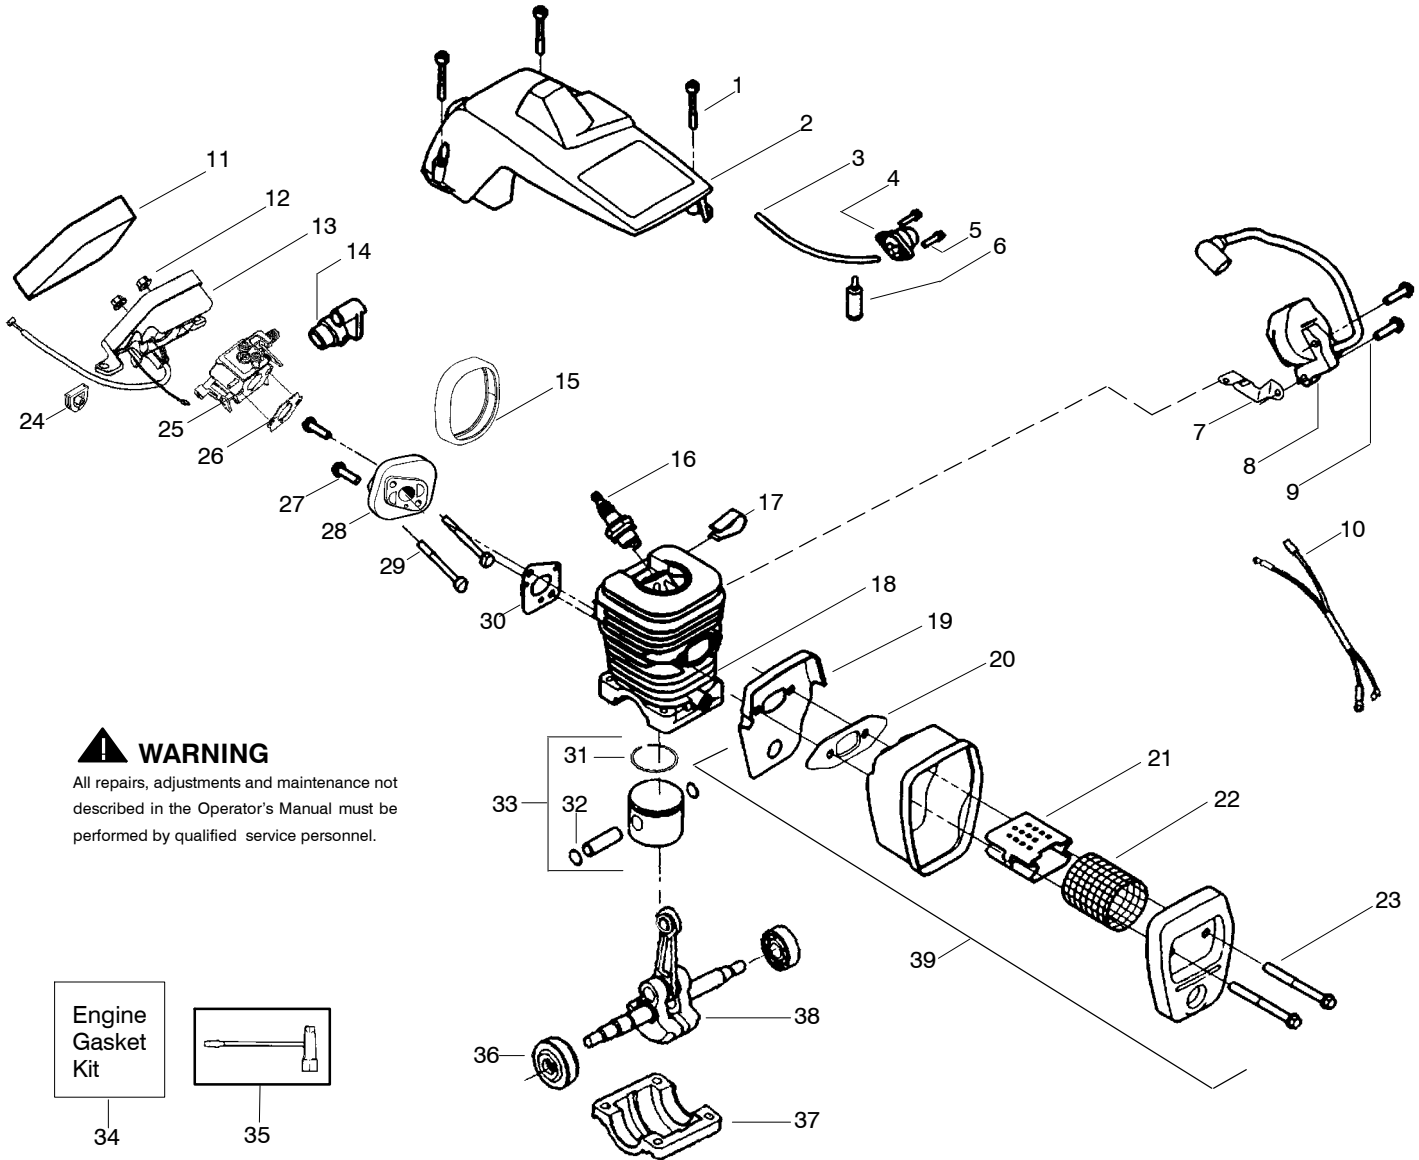

⚠ WARNING

All repairs, adjustments and maintenance not described in the Operator's Manual must be performed by qualified service personnel.

Ref.	Part No.	Description	Ref.	Part No.	Description	Ref.	Part No.	Description
1.	530016153	Screw	21.	530037813	Diffuser - Muffler	38.	530047062	Assy - Crankshaft
2.	530055709	Assy - Cylinder Shield	22.	530036103	Screen - Spark	39.	530047207	Assy - Muffler (Incl. 19,20,21,22,23)
3.	530069247	Kit - Fuel Line (Small)	23.	530016132	Bolt - Muffler			Not Shown
4.	530071835	Kit - Air Purge (incl. #5)	24.	530047631	Grommet - Throttle Cable			
5.	530015780	Screw	25.	530071821	Kit - Carburetor (WT - 662)			
6.	530095646	Assy - Fuel Pick-up	26.	530069608	Gasket - Carb. (kit)			
7.	530047442	Strap - Ground	27.	530016386	Screw			
8.	530039167	Ignition Module	28.	530049700	Carb. Adapter			
9.	530015814	Screw	29.	530016187	Screw			
10.	530057475	Assy - Wire Harness	30.	530069608	Gasket - Adaptor (kit)			
11.	530037793	Foam - Air Filter	31.	530037380	Ring - Piston		545154169	Manual (Scan)
12.	530016101	Nut	32.	530015697	Retainer - Piston Pin		545154170	(Euro 1)
13.	530057702	Assy - Air Box	33.	545081872	Kit - Piston (Incl. 31 & 32)		545154171	(Euro 2)
14.	530035526	Grommet - Carb Adjust	34.	530069608	Kit - Engine Gasket (Incl. 20, 26 & 30)		545154172	(Euro 3)
15.	530054144	Seal - Carb Adapter					545154176	(Euro 4)
16.	952030150	Spark Plug (RCJ - 7Y)	35.	530031135	Scrench		545154177	(Euro 5)
17.	530016136	Clip - High Tension Lead	36.	530056363	Assy - Seal & Bearing		545154178	(Russian)
18.	545122101	Cylinder	37.	530037935	Cap - Crankcase		545154179	(Turkish)
19.	530049870	Backplate - Muffler					545003025	Decal - Warning
20.	530069608	Gasket - Muffler (kit)						

✓ = NEW PART NUMBER FOR THIS IPL

* = REFER TO THE SERVICE REFERENCE INDICATED FOR MORE INFORMATION. (LOCATED AT END OF IPL)